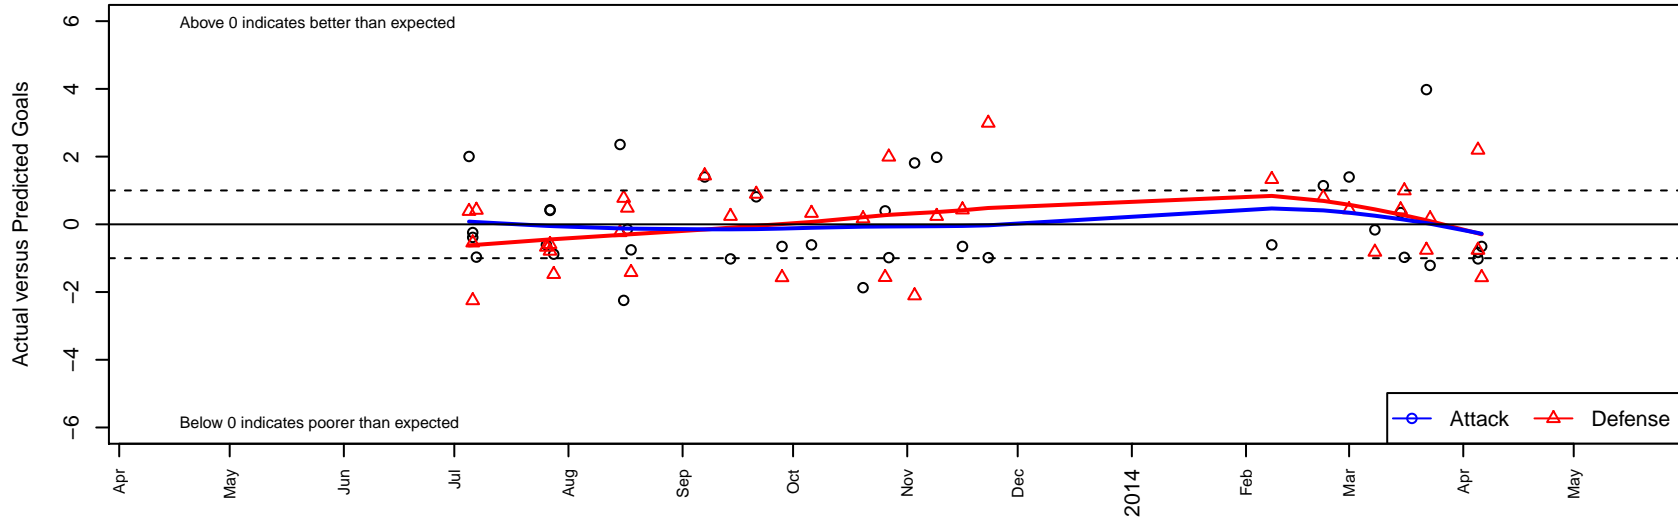

MVP Rapids Navy B01

Maple Valley SA
 Maple Valley, WA
 B01 total strength=705
 attack=0.9 defense=0.57
 fall league = PSPL Classic 1 U12, Spr PSPL CI
 alt names used:
 MVP Rapids 01` Navy
 MAPLE VALLEY PREMIER (MVP) MVP RAPID
 MVP Rapids '01 Navy
 MAPLE VALLEY PREMIER MVP RAPIDS 01 N

Venues played:
 Ellensburg Derby U13
 Crossfire Select Cup BU12 Gold
 Bigfoot Gold U12
 PSPL Classic 1 U12
 Spr PSPL Classic 1 U12
 WA Cup BU12 Gold/Silver U12

MVP Rapids Navy B01
 Dots are actual minus expected GF (blue circles) and GA (red triangles).
 Blue line is smoothed change in attack strength. Red is smoothed change in defense strength.